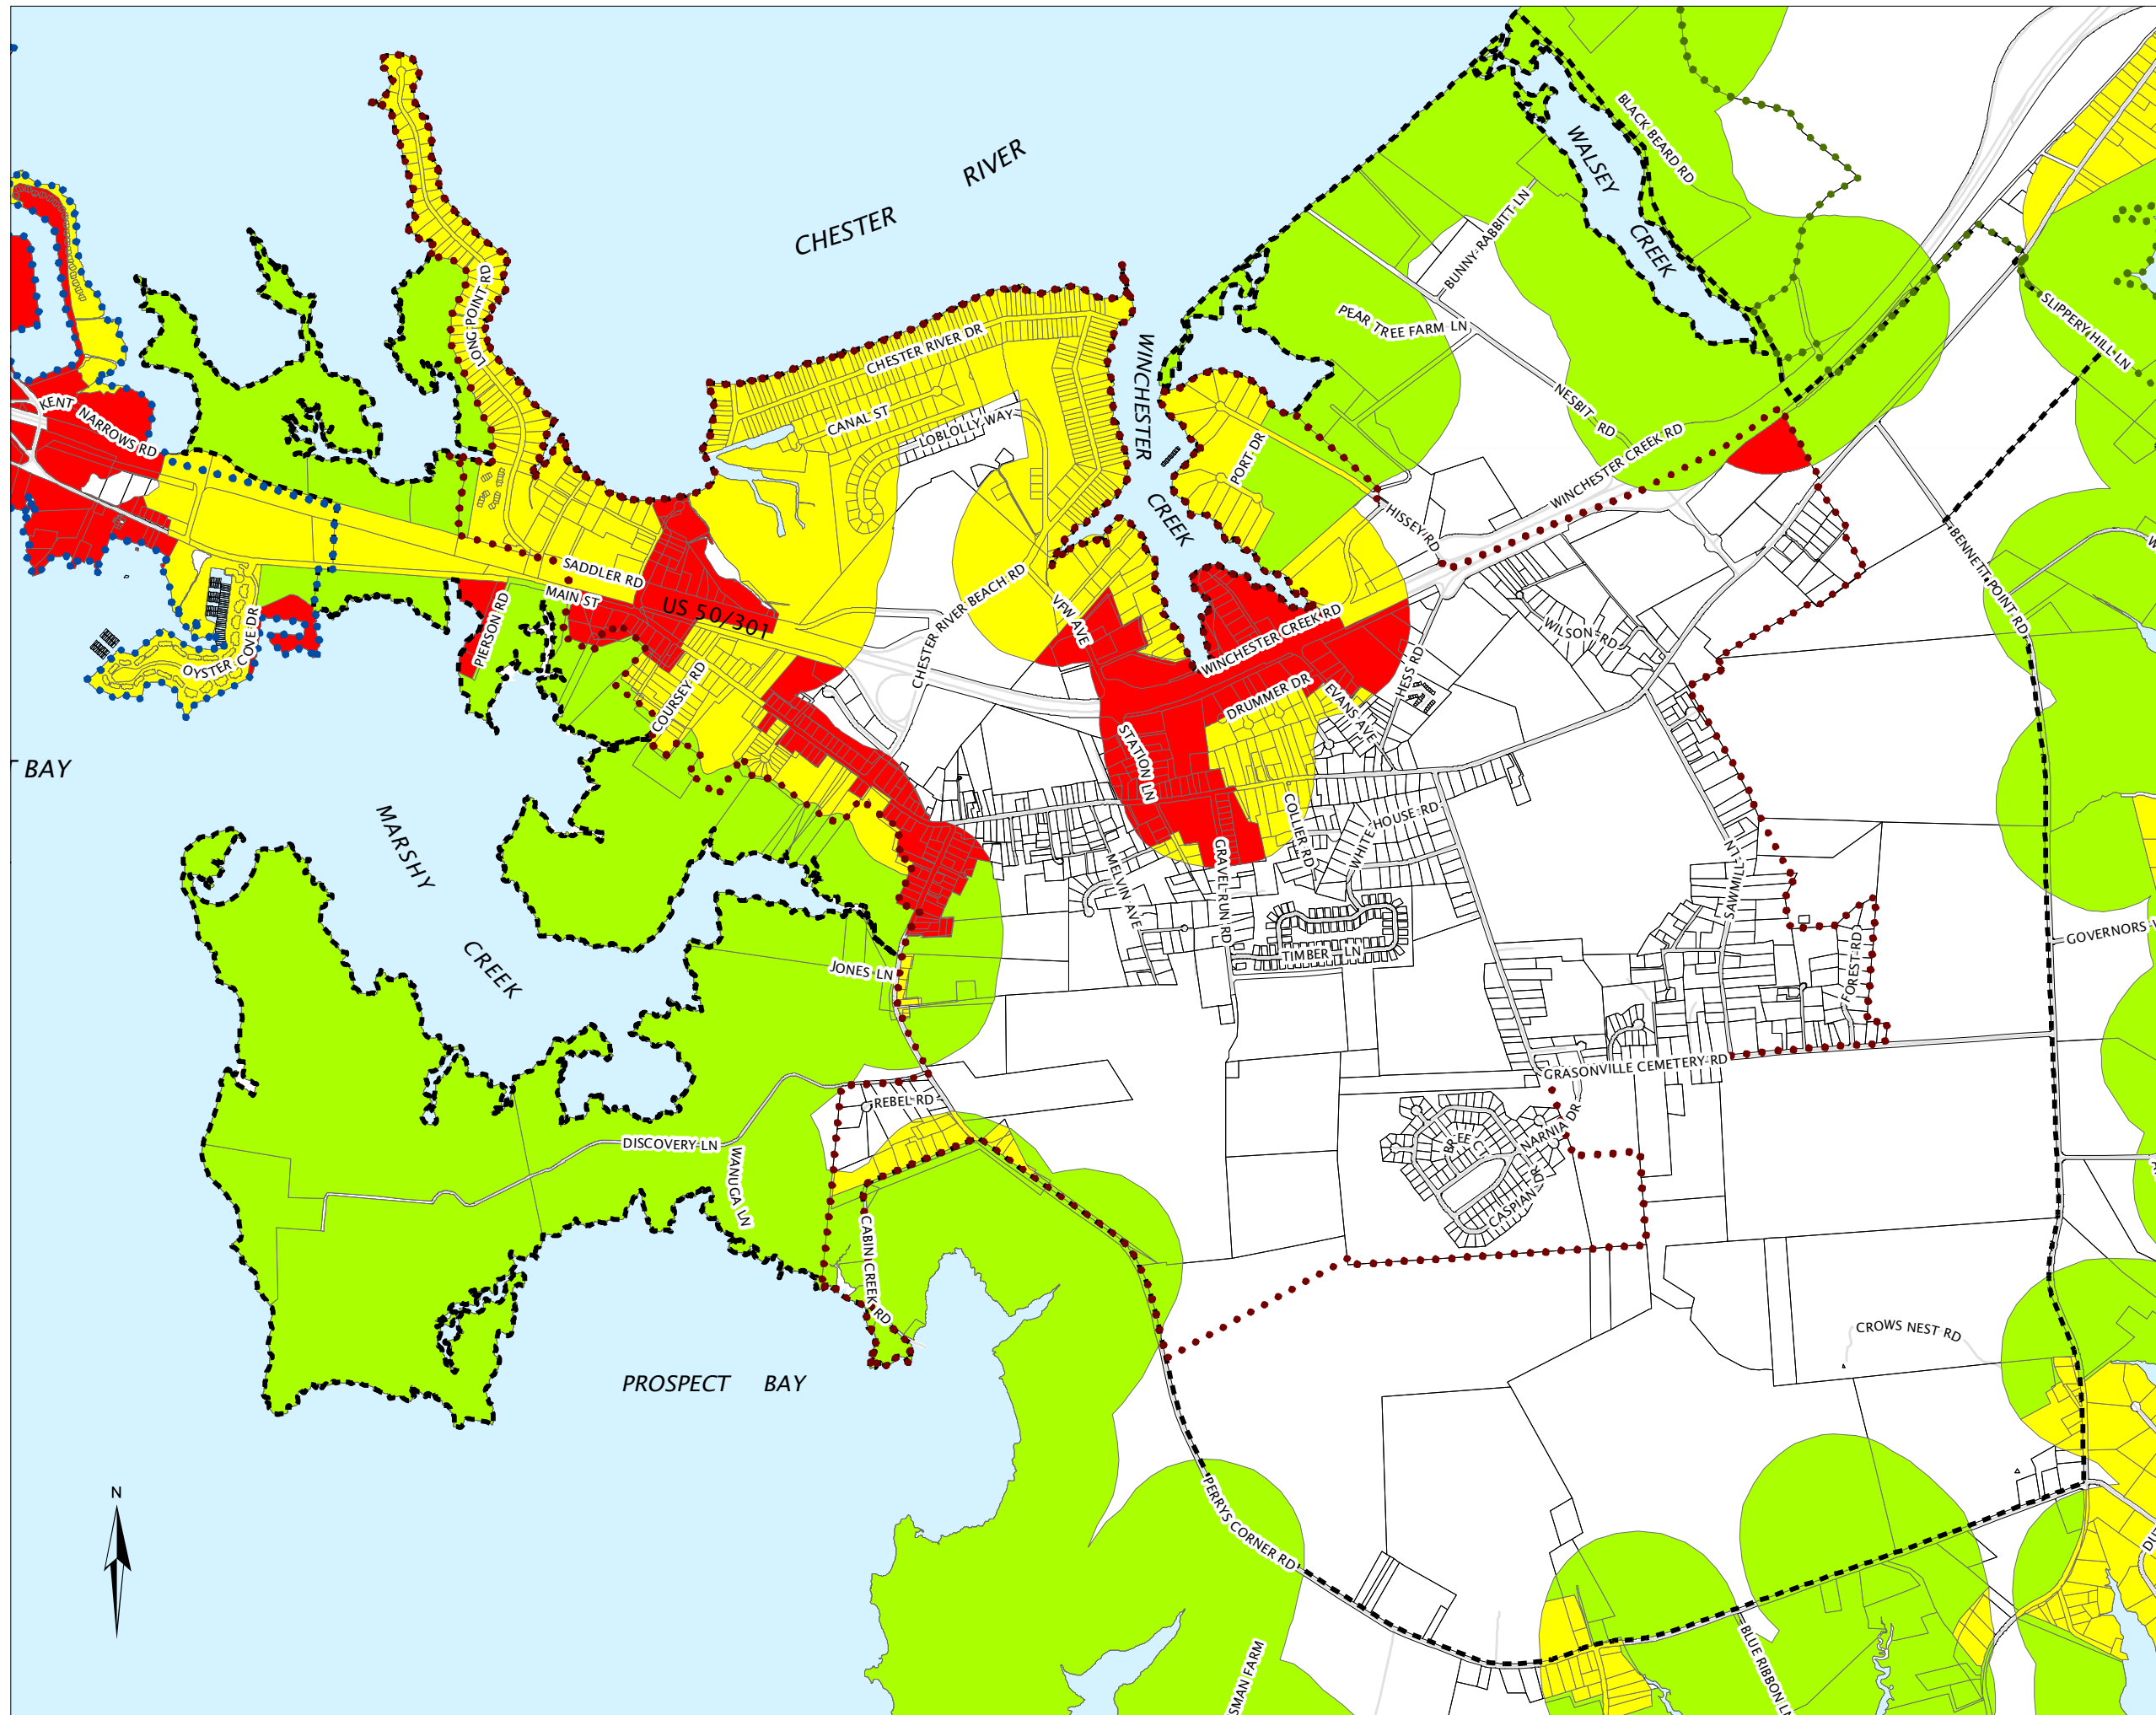

Grasonville Community Plan

Figure 8

Chesapeake Bay Critical Area

LEGEND

Critical Area Designation

- IDA - Intensely Developed Area
- LDA - Limited Development Area
- RCA - Resource Conservation Area
- Upland
- Grasonville Planning Area
- Kent Narrows Planning Area
- Queenstown Planning Area
- Grasonville Study Area
- Centerlines

SOURCE: Parcels, Centerlines, Critical Area, County/Town Planning Area, Study Area - Queen Anne's County LGE